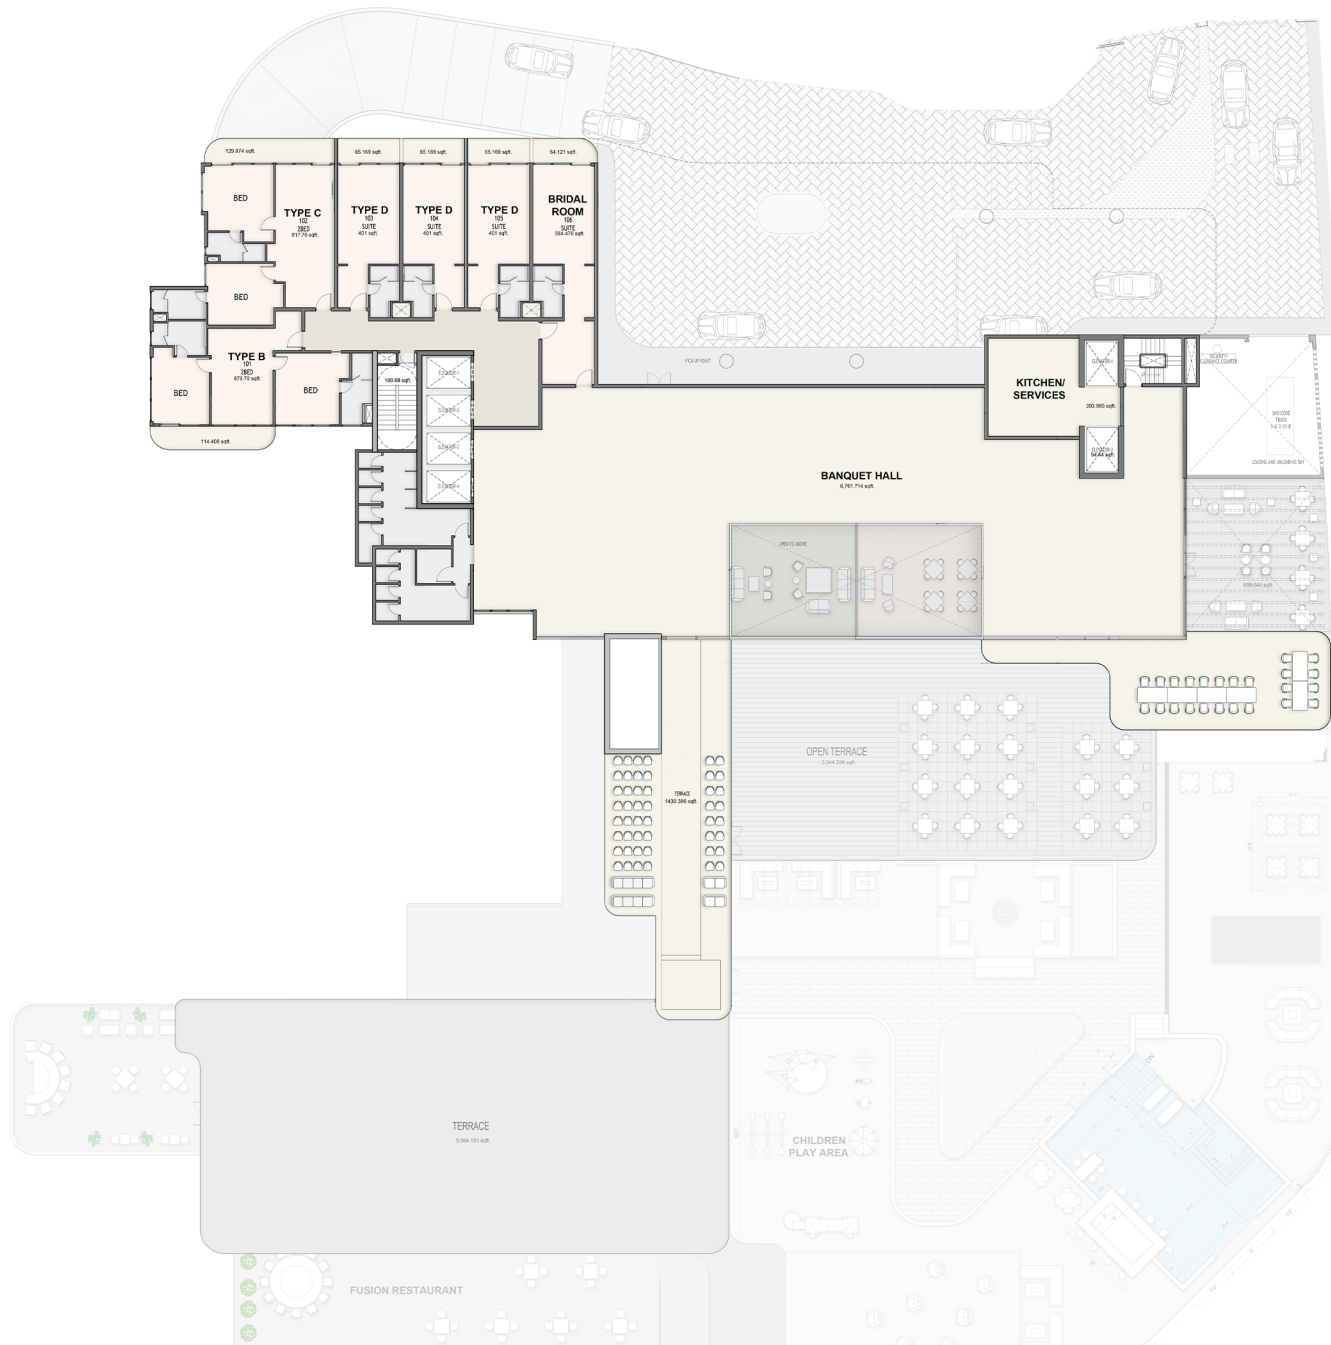

FIRST FLOOR

No.	TYPE	NET AREA (sq ft)	GROSS AREA (sq ft)
101	2 BED	994	1,273
102	2 BED	1,048	1,339
103	SINGLE	467	594
104	SINGLE	467	594
105	SINGLE	467	594
106	BRIDAL ROOM	649	834

Disclaimer 1. All materials, dimensions and drawings are approximate. 2. Information is subject to change without notice. 3. Actual suite area may vary from the stated area. 4. Drawings not to scale. 5. The developer reserves the right to make revisions/alterations without any liability whatsoever.