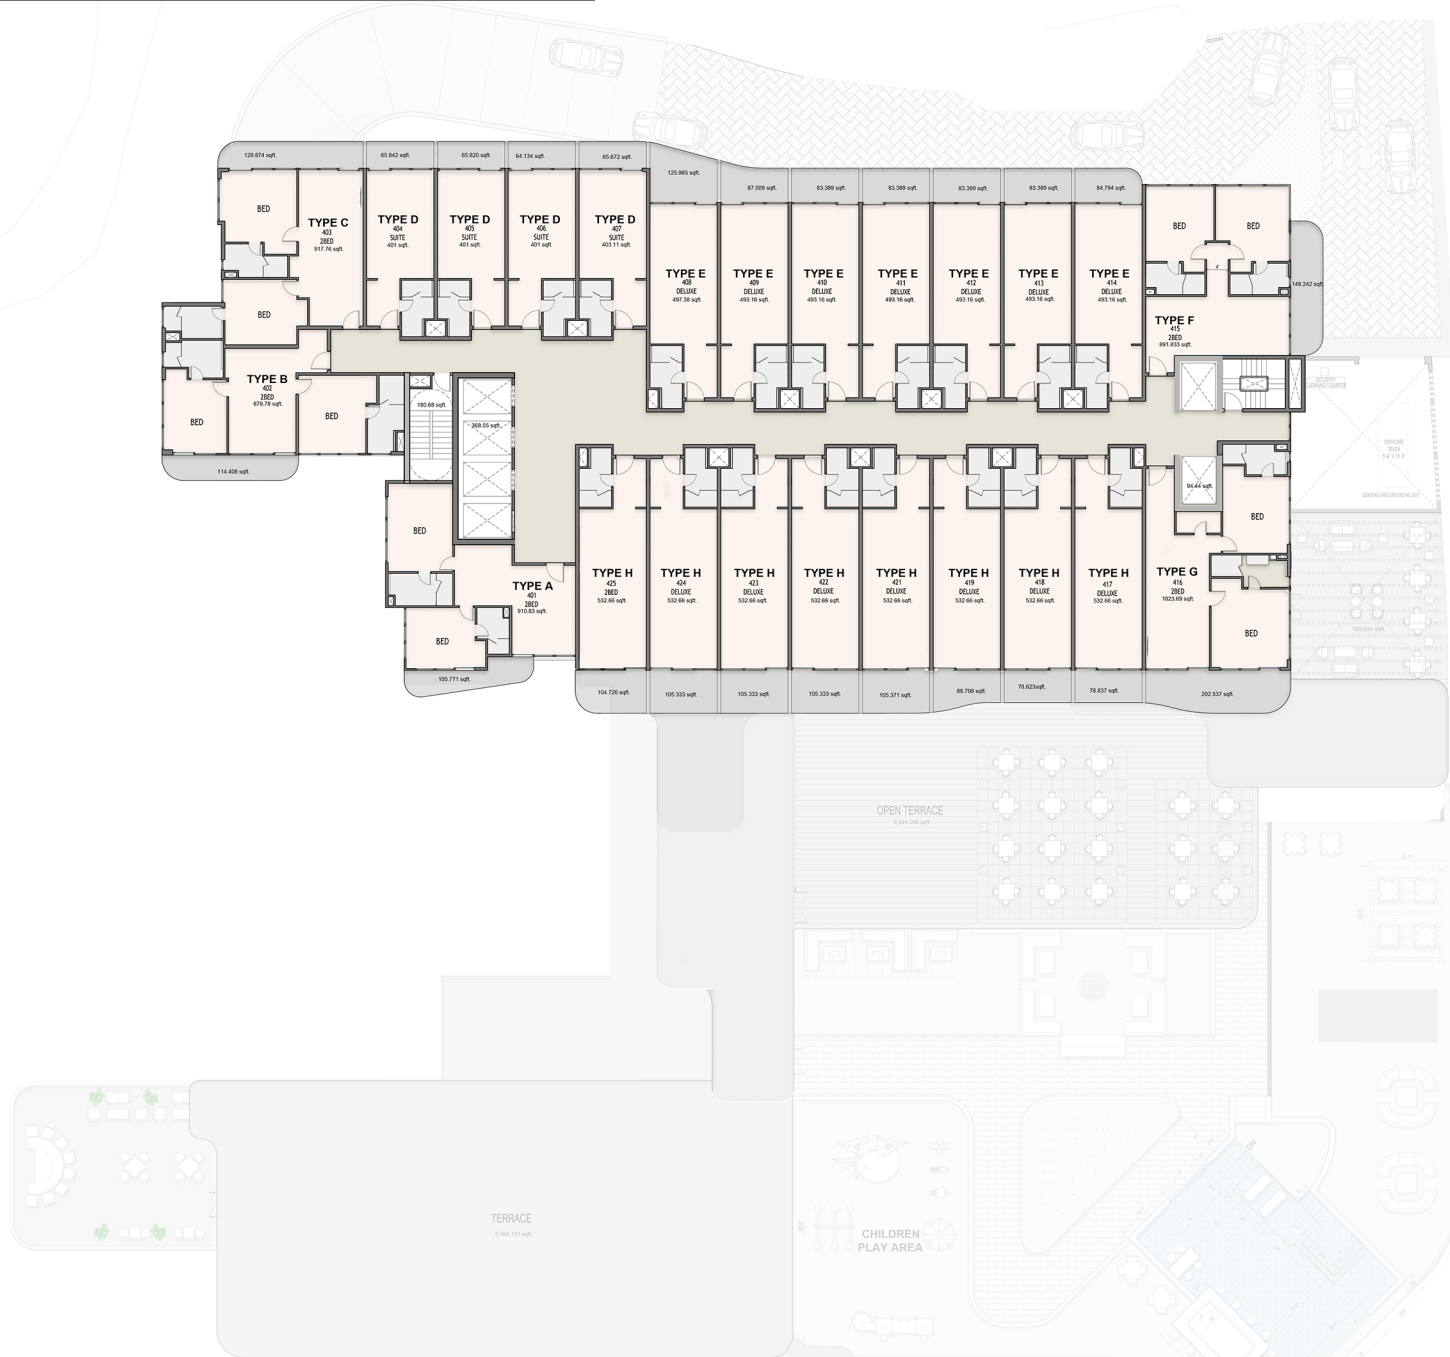

FOURTH FLOOR

No.	TYPE	NET AREA (sq ft)	GROSS AREA (sq ft)
401	2 BED	1,017	1,305
402	2 BED	994	1,273
403	2 BED	1,048	1,339
404	SINGLE	467	594
405	SINGLE	467	594
406	SINGLE	467	594
407	SINGLE	469	597
408	DELUXE	623	781
409	DELUXE	581	737
410	DELUXE	577	733
411	DELUXE	577	733
412	DELUXE	577	733
413	DELUXE	577	733
414	DELUXE	574	730
415	2 BED	1,037	1,319
416	2 BED	1,226	1,551
417	EXECUTIVE	611	780
418	EXECUTIVE	611	780
419	EXECUTIVE	621	790
421	EXECUTIVE	638	807
422	EXECUTIVE	638	807
423	EXECUTIVE	638	807
424	EXECUTIVE	638	807
425	EXECUTIVE	648	820