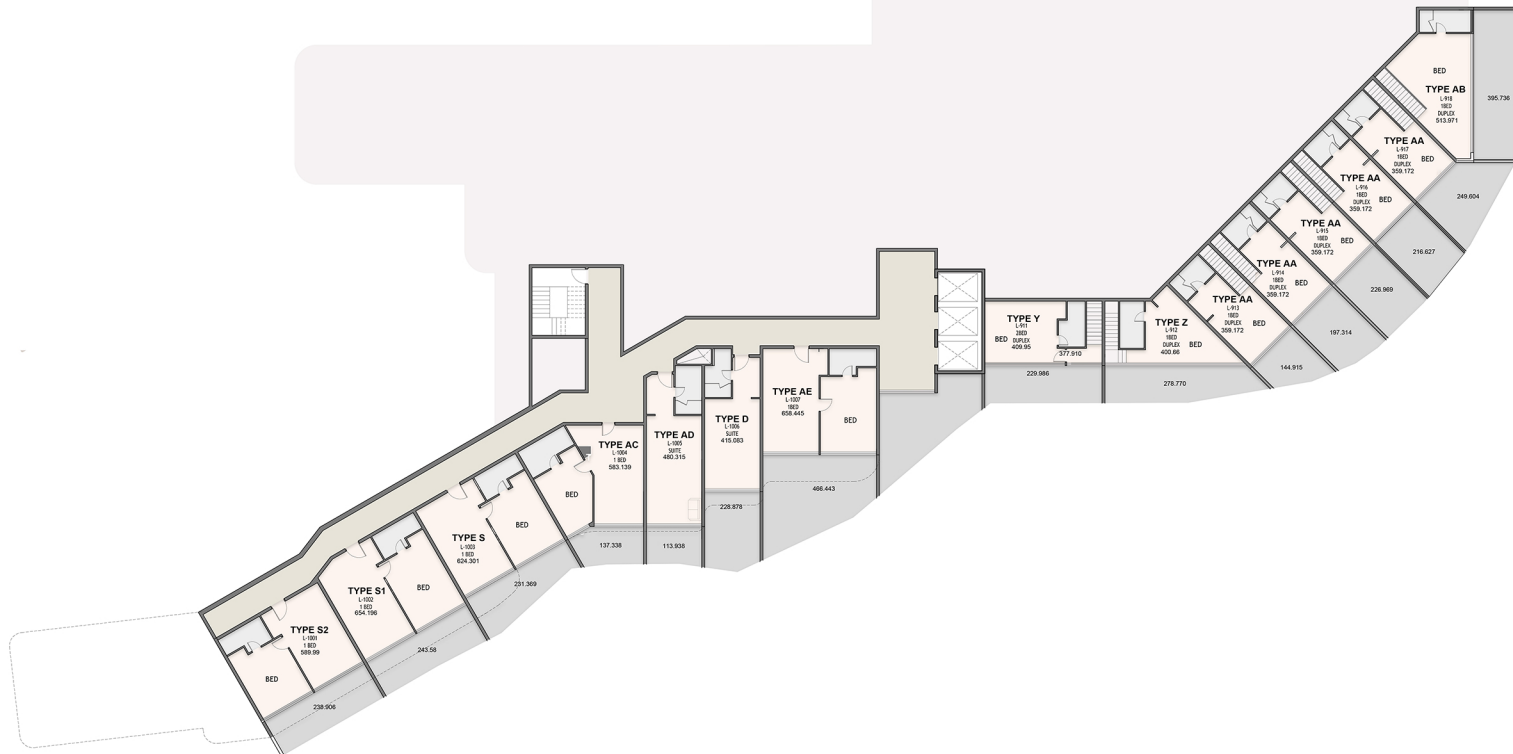

# L-10

No.	TYPE	NET AREA (sq ft)	GROSS AREA (sq ft)
L-1001	1 BED	829	1016
L-1002	1 BED	898	1105
L-1003	1 BED	856	1054
L-1004	1 BED	720	905
L-1005	SINGLE	594	747
L-1006	SINGLE	644	776
L-1007	1 BED	1,125	1334

**Disclaimer** 1. All materials, dimensions and drawings are approximate. 2. Information is subject to change without notice. 3. Actual suite area may vary from the stated area. 4. Drawings not to scale. 5. The developer reserves the right to make revisions/alterations without any liability whatsoever.