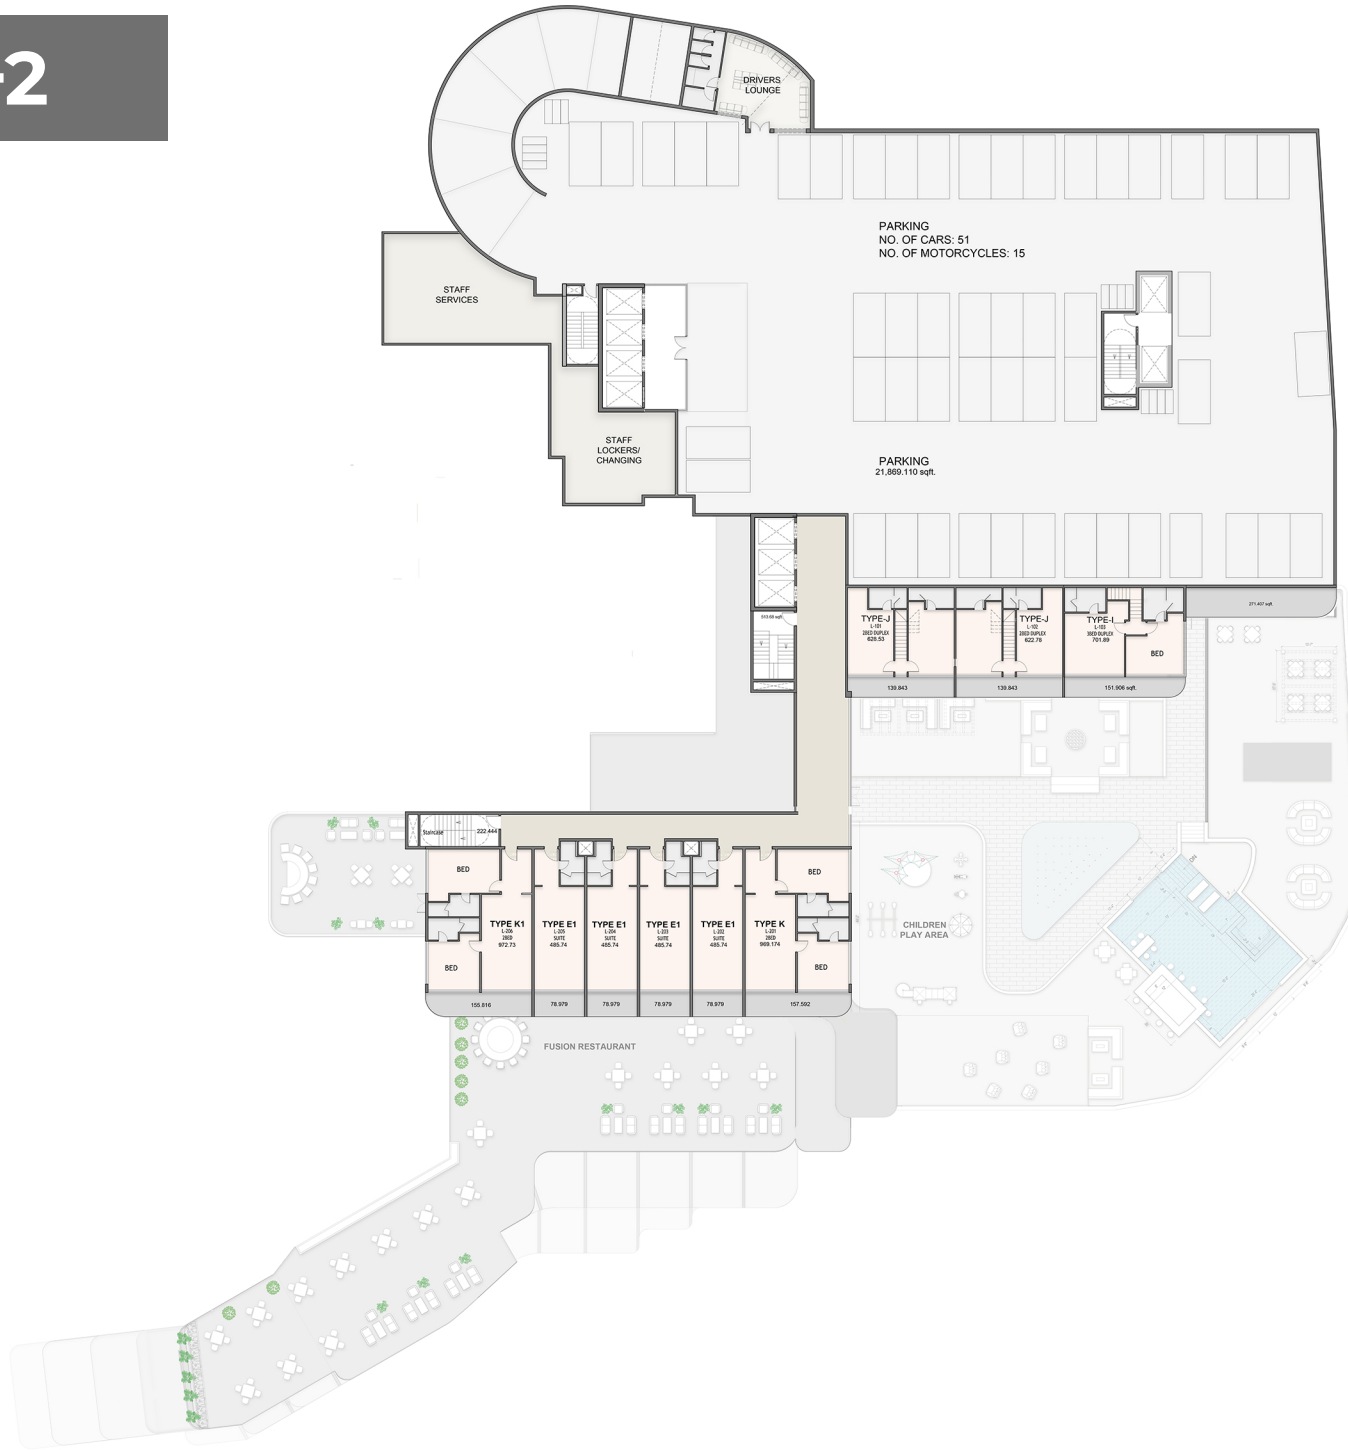

L-2

No.	TYPE	NET AREA (sq ft)	GROSS AREA (sq ft)
L-201	2 BED	1,137	1447
L-202	SINGLE DELUXE	565	719
L-203	SINGLE DELUXE	565	719
L-204	SINGLE DELUXE	565	719
L-205	SINGLE DELUXE	565	719
L-206	2 BED	1,122	1429

Disclaimer 1. All materials, dimensions and drawings are approximate. 2. Information is subject to change without notice. 3. Actual suite area may vary from the stated area. 4. Drawings not to scale. 5. The developer reserves the right to make revisions/alterations without any liability whatsoever.