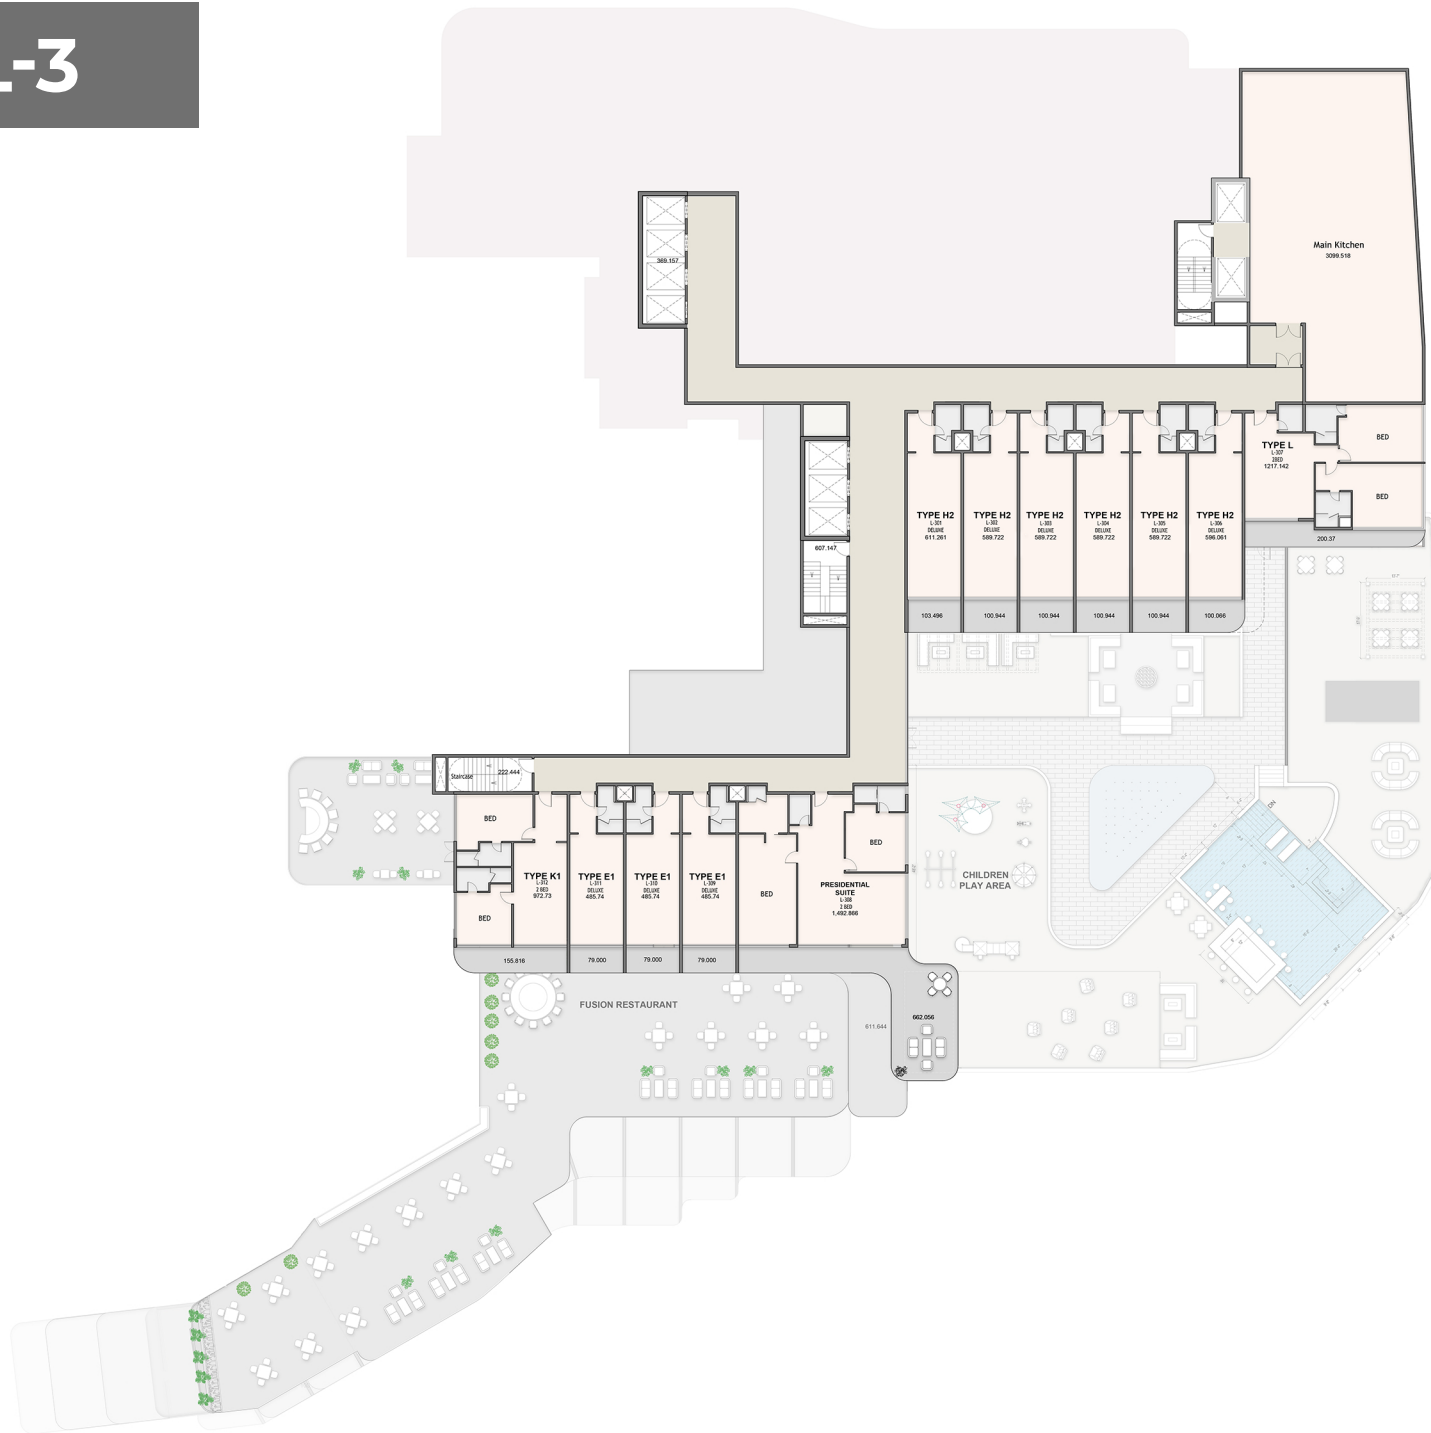

L-3

No.	TYPE	NET AREA (sq ft)	GROSS AREA (sq ft)
L-301	SINGLE DELUXE	715	909
L-302	SINGLE DELUXE	691	878
L-303	SINGLE DELUXE	691	878
L-304	SINGLE DELUXE	691	878
L-305	SINGLE DELUXE	691	878
L-306	SINGLE DELUXE	696	885
L-307	2 BED	1,418	1803
L-308	PRESIDENTIAL	2,155	2628
L-309	SINGLE DELUXE	565	719
L-310	SINGLE DELUXE	565	719
L-311	SINGLE DELUXE	565	719
L-312	2 BED	1,122	1429

Disclaimer 1. All materials, dimensions and drawings are approximate. 2. Information is subject to change without notice. 3. Actual suite area may vary from the stated area. 4. Drawings not to scale. 5. The developer reserves the right to make revisions/alterations without any liability whatsoever.