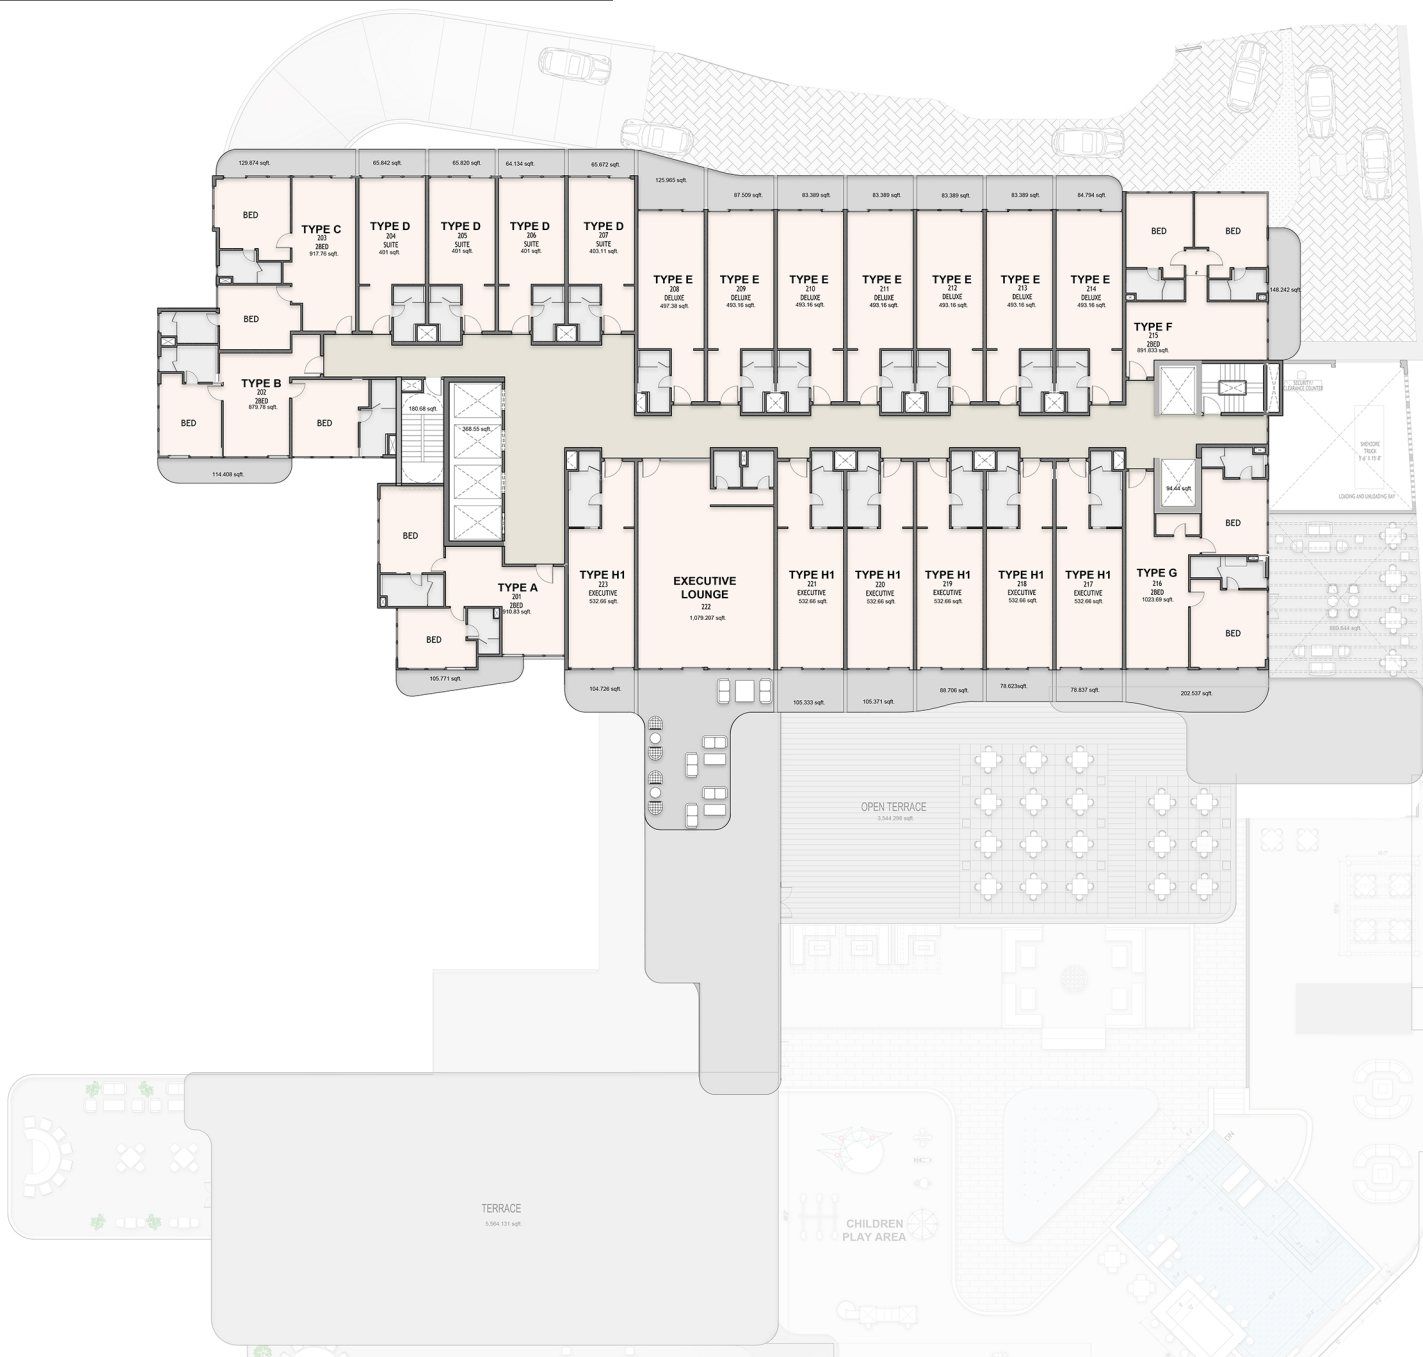

# SECOND FLOOR

No.	TYPE	NET AREA (sq ft)	GROSS AREA (sq ft)
201	2 BED	1,017	1,305
202	2 BED	994	1,273
203	2 BED	1,048	1,339
204	SINGLE	467	594
205	SINGLE	467	594
206	SINGLE	467	594
207	SINGLE	469	597
208	SINGLE DELUXE	623	781
209	SINGLE DELUXE	581	737
210	SINGLE DELUXE	577	733
211	SINGLE DELUXE	577	733
212	SINGLE DELUXE	577	733
213	SINGLE DELUXE	577	733
214	SINGLE DELUXE	574	730
215	2 BED	1,037	1,319
216	2 BED	1,226	1,551
217	EXECUTIVE	611	780
218	EXECUTIVE	611	780
219	EXECUTIVE	621	790
220	EXECUTIVE	638	807
221	EXECUTIVE	638	807
222	EXECUTIVE LOUNGE	1,644	1,986
223	EXECUTIVE	647	819

**Disclaimer** 1. All materials, dimensions and drawings are approximate. 2. Information is subject to change without notice. 3. Actual suite area may vary from the stated area. 4. Drawings not to scale. 5. The developer reserves the right to make revisions/alterations without any liability whatsoever.